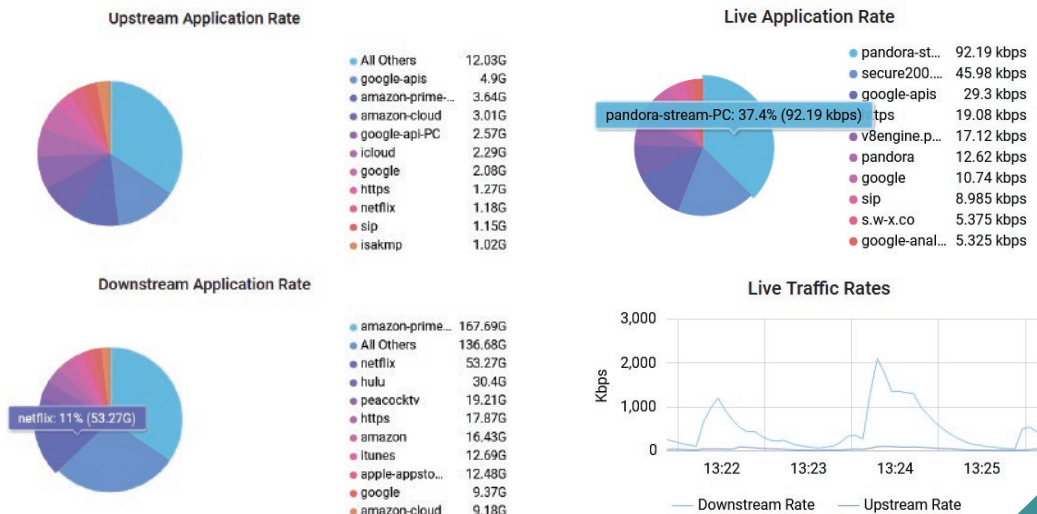

How Datadragon Works

Datadragon operates on three core principles:

- I. **INCREASE VISIBILITY** by providing users with a real-time picture of bandwidth utilization, down to the application level, across any single VSAT network.
- II. **OPTIMIZE ACCESS** by giving users control, letting them see, allocate, and purchase bandwidth based on their unique needs.
- III. **REDUCE FRICTION** through Datadragon’s analytics and AI to provide Internet access that simply “works” by automatically allocating bandwidth based on user history and demand.

Datadragon solves inherent issues found when scaling network visibility solutions with flow data based on Netflow and IPFIX. Datadragon’s learning classification engine reclassifies a flow at a minimum rate of once per second through a patented solution. This provides unprecedented network visibility in terms of scale, cost, flexibility, accuracy, and real-time usability.

The Datadragon platform operates in a fully software-based virtual appliance that can be integrated via API/PCRF and deployed across different points in a network, so users can apply automatic assurances of capacity to every network flow, dynamically based on real-time usage.